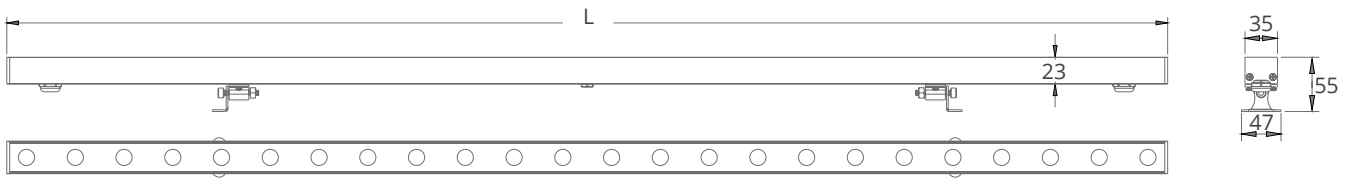

INSTA LINEAR PM DC

Ultra Slim body for grazing at limited space,
Uniformity light output by 2 steps or
3 steps bin selection upon request,
Smooth mixing colour by special optic design,
Customized length and colour are available.

SPECIFICATION

MODEL	HIGH WAVE INSTA LINEAR PM DC
OPERATING VOLTAGE	24V DC
POWER CONSUMPTION	24W/1000mm, 36W/1000mm
LED TYPE	SMD, High Power LED
COLOUR RANGE	2700K, 3000K, 3500K, 4000K, 5000K, Tunable White, RGB, RGBW
PIXEL	1 Pixels/1000mm, 4 Pixels/1000mm, 8 Pixels/1000mm
CRI	90min, 80min
SYSTEM EFFICIENCY	83lm/W@3000K
FWHM	10°*40, 12°(Tilt 2.5°), 20°*40°, 35°, 60°, 120°
MATERIAL	Aluminum + Tempered Glass
OPERATING TEMPERATURE	-20°C ~ +55°C
STORAGE TEMPERATURE	-25°C ~ +60°C
LIFE TIME	50,000 hours/L70 at 25°C
CONNECTION	Quick-Plug
DIMENSIONS	1000(L)*35(W)*33(H)mm (Flat Bracket) 1000(L)*35(W)*55(H)mm (Adjustable Bracket) 300/500/900/1200mm available
WATER PROOF	IP66
CONTROL	ON/OFF, DMX, 0-10V Dim

DIMENSIONS

Adjustable bracket

Flat bracket

*all units are in mm

OPTIC SELECTION

12°

LED	Lumens	Watts	Efficacy
WHITE	2370.00	30.00	79.00

CenterBeamLux	Illuminance at Distance
4280.39 lx	02.5 m
1070.10 lx	05.0 m
475.60 lx	07.5 m
267.52 lx	10.0 m
171.22 lx	12.5 m
118.90 lx	15.0 m