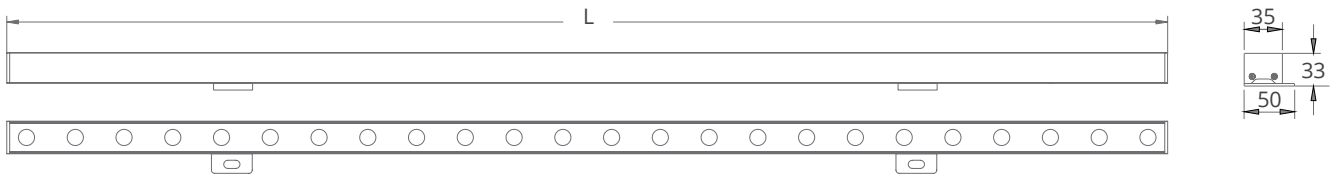

INSTA LINEAR PM DC

Ultra Slim body for grazing at limited space,
Uniformity light output by 2 steps or
3 steps bin selection upon request,
Smooth mixing colour by special optic design,
Customized length and colour are available.

SPECIFICATION

MODEL	HIGH WAVE INSTA LINEAR PM DC
OPERATING VOLTAGE	24V DC
POWER CONSUMPTION	24W/1000mm, 36W/1000mm
LED TYPE	SMD, High Power LED
COLOUR RANGE	2700K, 3000K, 3500K, 4000K, 5000K, Tunable White, RGB, RGBW
PIXEL	1 Pixels/1000mm, 4 Pixels/1000mm, 8 Pixels/1000mm
CRI	90min, 80min
SYSTEM EFFICIENCY	83lm/W@3000K
FWHM	10°*40, 12°(Tilt 2.5°), 20°*40°, 35°, 60°, 120°
MATERIAL	Aluminum + Tempered Glass
OPERATING TEMPERATURE	-20°C ~ +55°C
STORAGE TEMPERATURE	-25°C ~ +60°C
LIFE TIME	50,000 hours/L70 at 25°C
CONNECTION	Quick-Plug
DIMENSIONS	1000(L)*35(W)*33(H)mm (Flat Bracket) 1000(L)*35(W)*55(H)mm (Adjustable Bracket) 300/500/900/1200mm available
WATER PROOF	IP66
CONTROL	ON/OFF, DMX, 0-10V Dim

FEATURES & OPTIONS

- | | |
|-------------|---------------------------|
| 01. CW | 07. IP66 |
| 02. NW | 08. ADJUSTABLE |
| 03. WW | 09. EASY |
| 04. DW | INSTALLATION _w |
| 05. RGB | 10. EXTREME |
| 06. DYNAMIC | ENVIRONMENTS |
| CONTROL | 11. DMX |

DIMENSIONS

Adjustable bracket

Flat bracket

*all units are in mm

OPTIC SELECTION

12°

LED	Lumens	Watts	Efficacy
WHITE	2370.00	30.00	79.00

CenterBeamLux	Illuminance at Distance
4280.39 lx	02.5 m
1070.10 lx	05.0 m
475.60 lx	07.5 m
267.52 lx	10.0 m
171.22 lx	12.5 m
118.90 lx	15.0 m